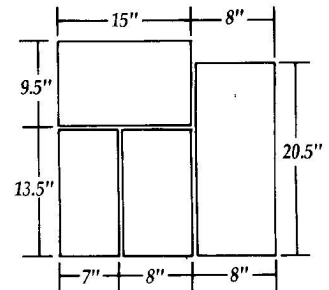

Ashlar Cut Stone Blue
FM 175-B
Tool Size 23" x 23"