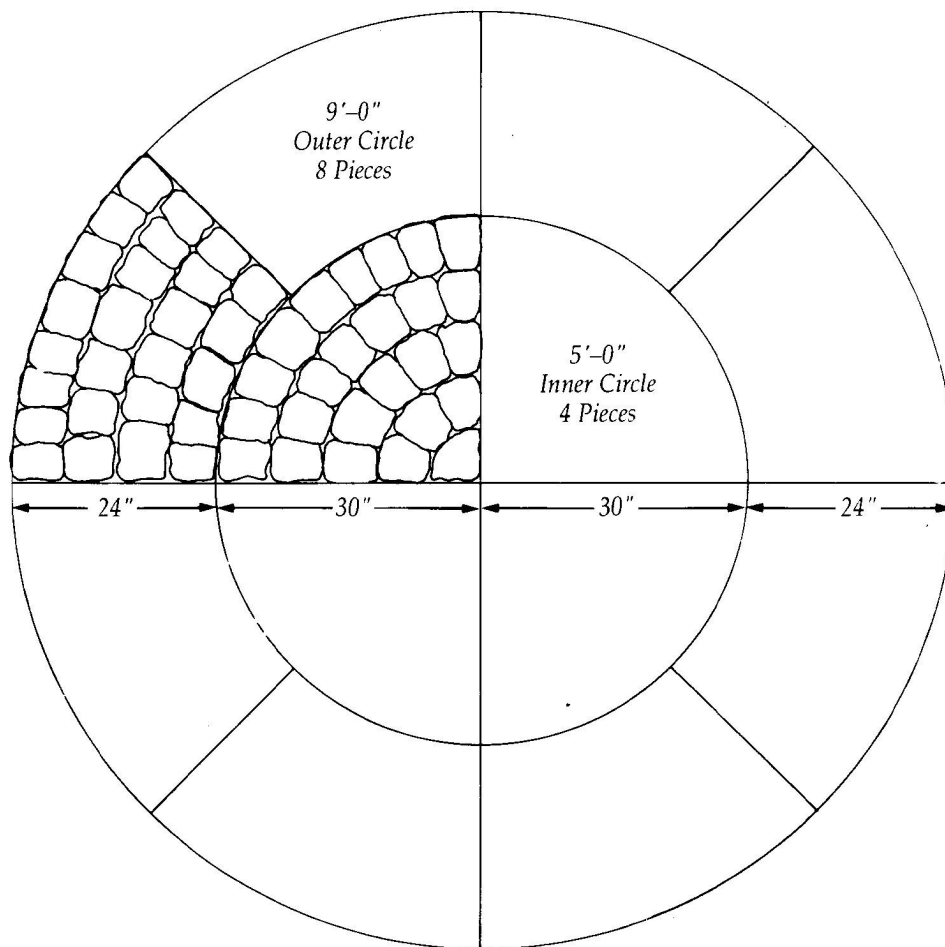

BRICKFORM

Radius Tool
5' - FM 1800
9' - FM 1850

Perma Colour
46 Moss Street
Slacks Creek
Ph: 07 290 2064
Fax: 07 290 2065

Texture Mats