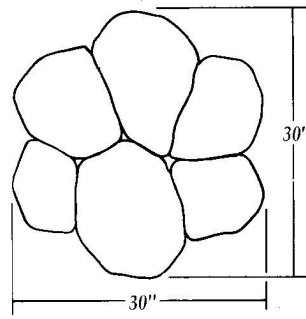

**36" x 36" Stone Texture**  
**FM 1700**  
**Tool Size 36" x 36"**

**Serpentine Stone**  
**FM 1500**  
**Tool Size 23 3/4" x 42"**

# BRICKFORM

*The line drawings shown here depict the 3-D texturing tool designs currently available.*

*3-D texturing tools will create impressions in concrete that simulate stone, tile, or brick. Impressions will vary from job to job due to varying conditions. Therefore, these tools are not meant to recreate exactly the textures depicted, but rather, achieve a general similarity.*

**Yucatan Tile**  
**FM 1275**  
**Tool Size 24" x 24"**

**London Cobble**  
**FM 475**  
**Tool Size 17" x 29"**

**European Fan**  
**FM 575**  
**Tool Size 26" x 46"**

**Random Stone Red**  
**FM 675-R**  
**Tool Size 30" x 30"**

**Random Stone Yellow**  
**FM 675-Y**  
**Tool Size 30" x 30"**

**Random Stone Blue**  
**FM 675-B**  
**Tool Size 30" x 30"**