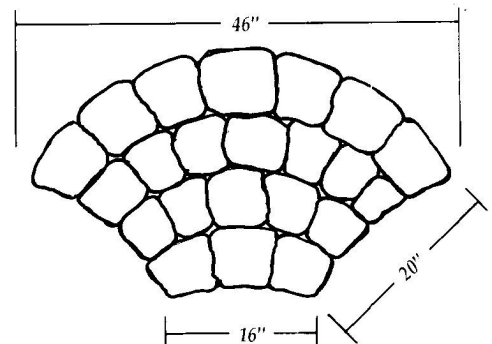

**18" x 36" Stone Texture**  
**FM 1750**  
**Tool Size 18" x 36"**

**24" x 24" Stone Texture**  
**FM 1720**  
**Tool Size 24" x 24"**

**24" x 36" Stone Texture**  
**FM 1730**  
**Tool Size 24" x 36"**

**36" x 36" Stone Texture**  
**FM 1700**  
**Tool Size 36" x 36"**

**Serpentine Stone**  
**FM 1500**  
**Tool Size 23 3/4" x 42"**

# BRICKFORM

*The line drawings shown here depict the 3-D texturing tool designs currently available.*

*3-D texturing tools will create impressions in concrete that simulate stone, tile, or brick. Impressions will vary from job to job due to varying conditions. Therefore, these tools are not meant to recreate exactly the textures depicted, but rather, achieve a general similarity.*

**Yucatan Tile**  
**FM 1275**  
**Tool Size 24" x 24"**

**London Cobble**  
**FM 475**  
**Tool Size 17" x 29"**

**European Fan**  
**FM 575**  
**Tool Size 26" x 46"**

**Random Stone Red**  
**FM 675-R**  
**Tool Size 30" x 30"**