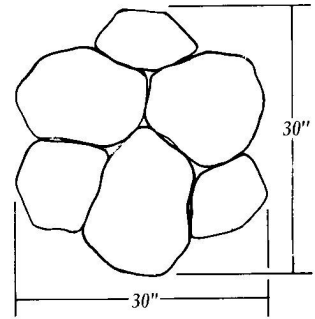

**36" x 36" Stone Texture**  
**FM 1700**  
**Tool Size 36" x 36"**

**Serpentine Stone**  
**FM 1500**  
**Tool Size 23 3/4" x 42"**

# BRICKFORM

*The line drawings shown here depict the 3-D texturing tool designs currently available.*

*3-D texturing tools will create impressions in concrete that simulate stone, tile, or brick. Impressions will vary from job to job due to varying conditions. Therefore, these tools are not meant to recreate exactly the textures depicted, but rather, achieve a general similarity.*

**Yucatan Tile**  
**FM 1275**  
**Tool Size 24" x 24"**

**London Cobble**  
**FM 475**  
**Tool Size 17" x 29"**

**European Fan**  
**FM 575**  
**Tool Size 26" x 46"**

**Random Stone Red**  
**FM 675-R**  
**Tool Size 30" x 30"**

**Random Stone Yellow**  
**FM 675-Y**  
**Tool Size 30" x 30"**

**Random Stone Blue**  
**FM 675-B**  
**Tool Size 30" x 30"**