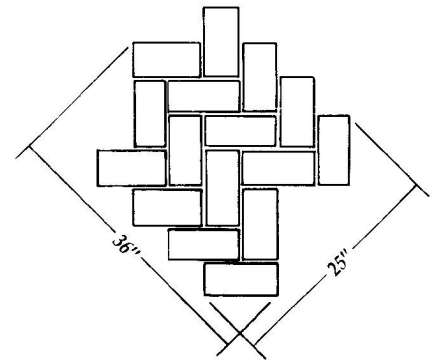

Herring Bone Brick
FM 875
Tool Size 26" x 36"