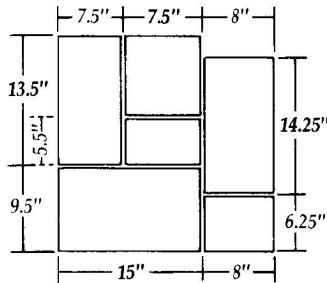

Ashlar Cut Stone Red
FM 175-R
Tool Size 23" x 23"