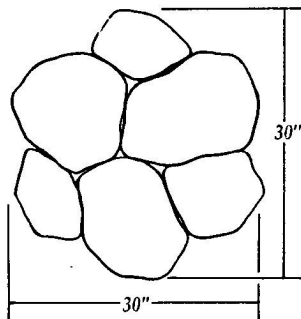

**36" x 36" Stone Texture**  
**FM 1700**  
**Tool Size 36" x 36"**

**Serpentine Stone**  
**FM 1500**  
**Tool Size 23 3/4" x 42"**

## Texture Mats

# BRICKFORM

*The line drawings shown here depict the 3-D texturing tool designs currently available.*

*3-D texturing tools will create impressions in concrete that simulate stone, tile, or brick. Impressions will vary from job to job due to varying conditions. Therefore, these tools are not meant to recreate exactly the textures depicted, but rather, achieve a general similarity.*

**Yucatan Tile**  
**FM 1275**  
**Tool Size 24" x 24"**

**London Cobble**  
**FM 475**  
**Tool Size 17" x 29"**

**European Fan**  
**FM 575**  
**Tool Size 26" x 46"**

**Random Stone Red**  
**FM 675-R**  
**Tool Size 30" x 30"**