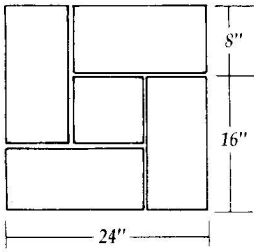

California Weave
FM 1075
Tool Size 24" x 24"