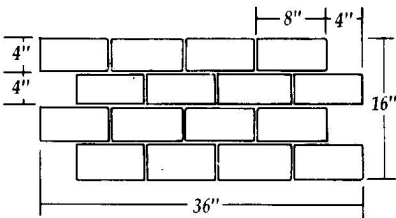

Running Bond - Used Brick
FM 975
Tool Size 16" x 36"